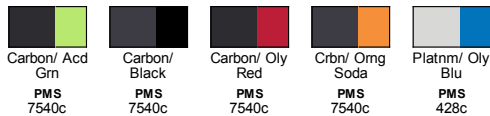

PRODUCT DETAILS

NORTH END

78697 primeplus

Ash City - North End Ladies' Flux Mélange Bonded Fleece Jacket

MSRP (A): \$89.98

Features

- inside storm placket with chin guard
- contrast center front reverse coil zipper
- stretch storm cuffs with thumb holes
- chest pocket with contrast invisible zipper
- lower pockets with contrast reverse coil zippers
- contrast coverstitch details
- audio port access through inside left pocket
- adjustable shockcord at hem

Fabric

- 100% polyester mélange jersey bonded with 100%
- polyester microfleece, 7.4 oz./yd2/252 gsm

Sizes

- XS - 3XL

Product Specifications

	XS	S	M	L	XL	2XL	3XL
BODY WIDTH	18	19	20	21.5	23	24.5	26
FULL BODY LENGTH	23.38	23.88	24.5	25.13	25.75	26.38	27
SLEEVE LENGTH	31	31.5	32.5	33.5	34.5	35.13	35.75

Size Chart

	XS	S	M	L	XL	2XL	3XL
CHEST	31-32	33-35	36-38	39-42	43-45	46-49	50-53

5 Available Colors

BACK VIEW

SIDE VIEW